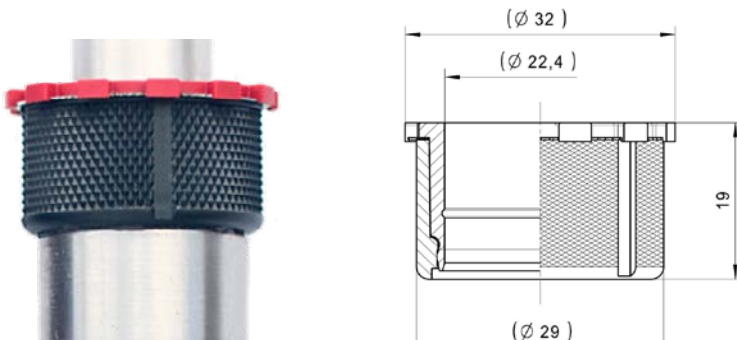

### Application:

- all material and counts within the scope of short staple yarn
- for rings diameter  $\geq 34$ mm
- can be supplied with a new machine or as an upgrade for existing machine
- can be combined with any Novibra spindle model