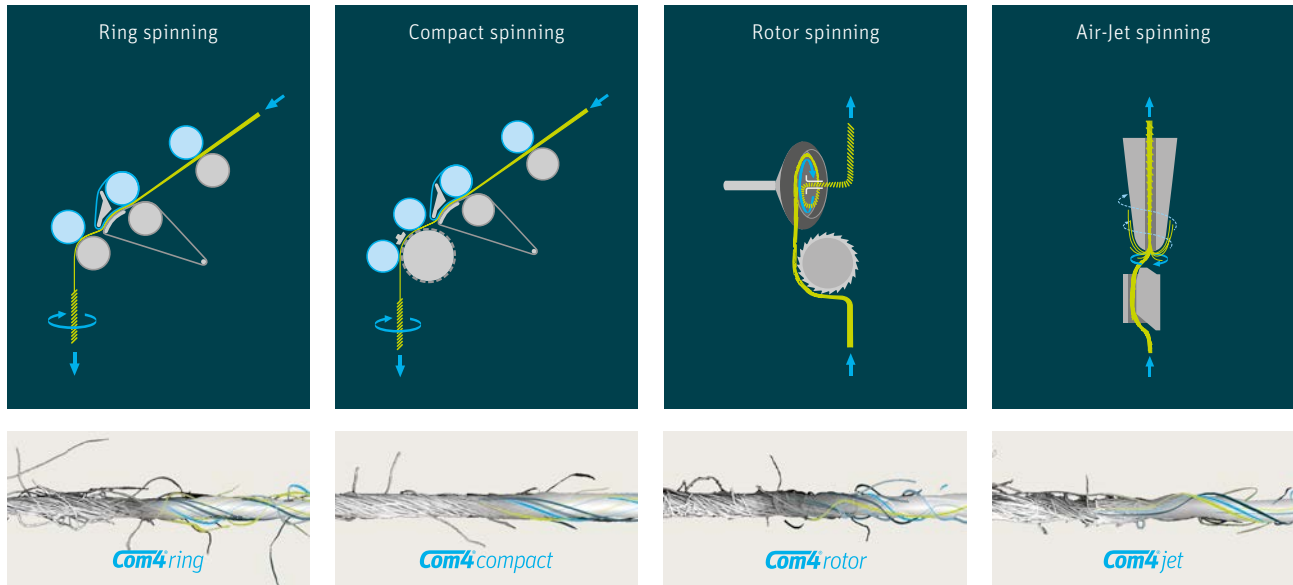

Yarns spun on Rieter spinning machines fulfill the most challenging requirements. Outstanding properties and constant high quality safeguard the competitive edge in a dynamic market. Each of these yarns is distinguished by a special yarn character and its related yarn properties. The yarns have different qualitative or economic advantages, not only for downstream processors but also for end users.

The following listed licensees offer Rieter quality yarns. Based on a license contract our licensees use the possibility to market their yarn under the brand Com4®.