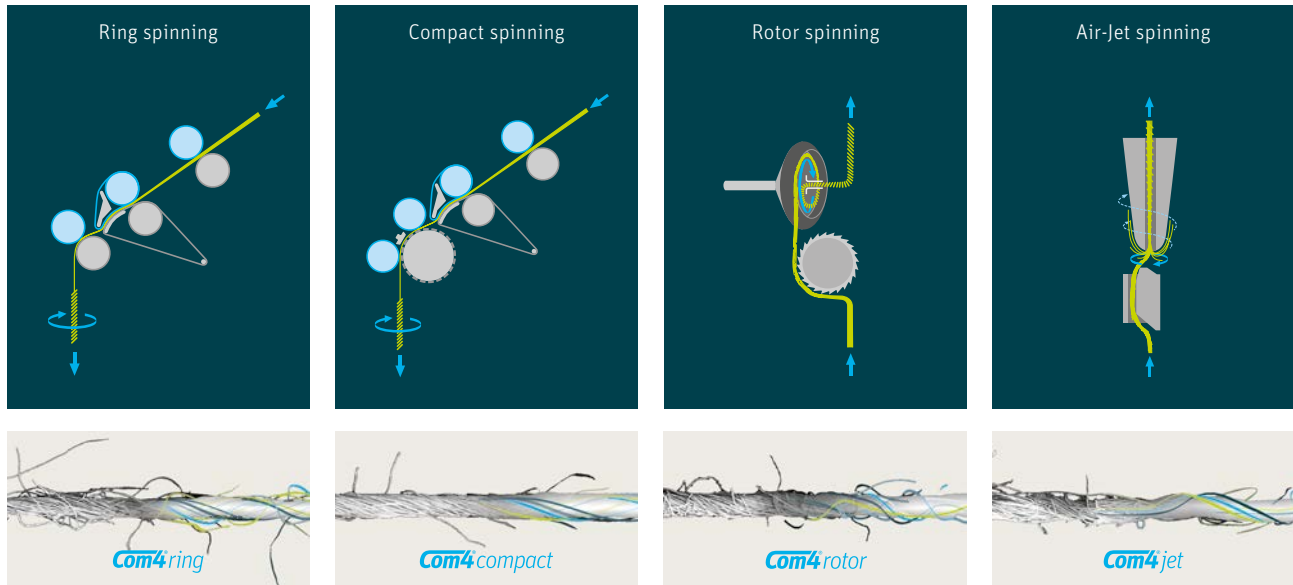

Yarns spun on Rieter spinning machines fulfill the most challenging requirements. Outstanding properties and constant high quality safeguard the competitive edge in a dynamic market. Each of these yarns is distinguished by a special yarn character and its related yarn properties. The yarns have different qualitative or economic advantages, not only for downstream processors but also for end users.

The following listed licensees offer Rieter quality yarns. Based on a license contract our licensees use the possibility to market their yarn under the brand Com4®.